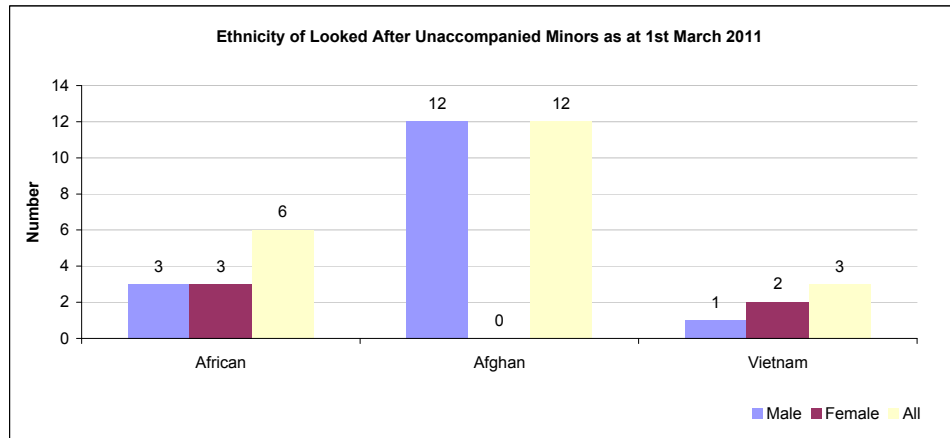

**Appendix 3
Information/Trends for Current UM's**

Ethnicity by gender

	Male	Female	All
African	3	3	6
Afghan	12	0	12
Vietnam	1	2	3
Total	16	5	21

CLA Ages

Under 16	2
Age 16	9
Age 17	10
Total	21

Looked After Unaccompanied Minors