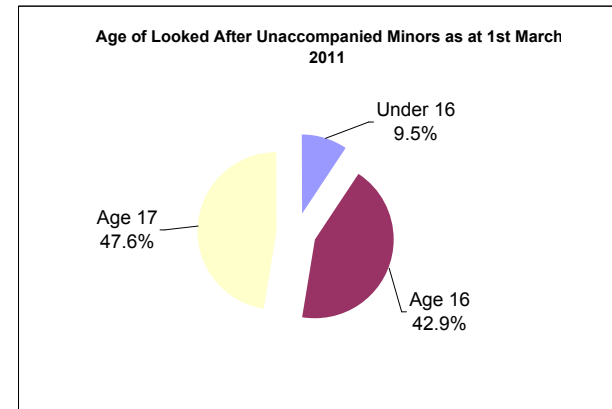

**Appendix 3
Information/Trends for Current UM's**

Ethnicity by gender

	Male	Female	All
African	3	3	6
Afghan	12	0	12
Vietnam	1	2	3
Total	16	5	21

CLA Ages

Under 16	2
Age 16	9
Age 17	10
Total	21

Looked After Unaccompanied Minors